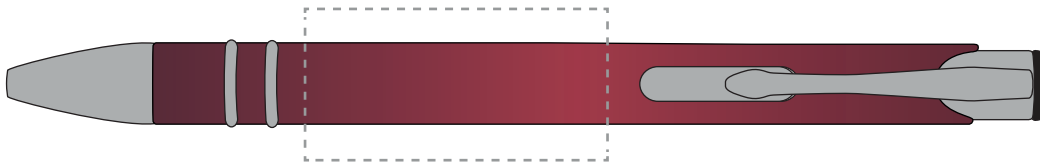

Your Ref:	Quantity:	Product Code: TPC730901
Our Ref:	Version: 1	Product Colour: BURGANDY

**PRINTING CONCERNS:**

We stock this item in the following colours

**PANTONE REFERENCE(S)**

- Colour 1
- Colour 2
- Colour 3
- Colour 4

ARTWORK SCALE 100%

ARTWORK SCALE 100%  
Front Print Area:  
40mm x 20mm

Product Image for visualisation  
- colours may vary

The dashed line is to demonstrate print area and will not appear on your printed item